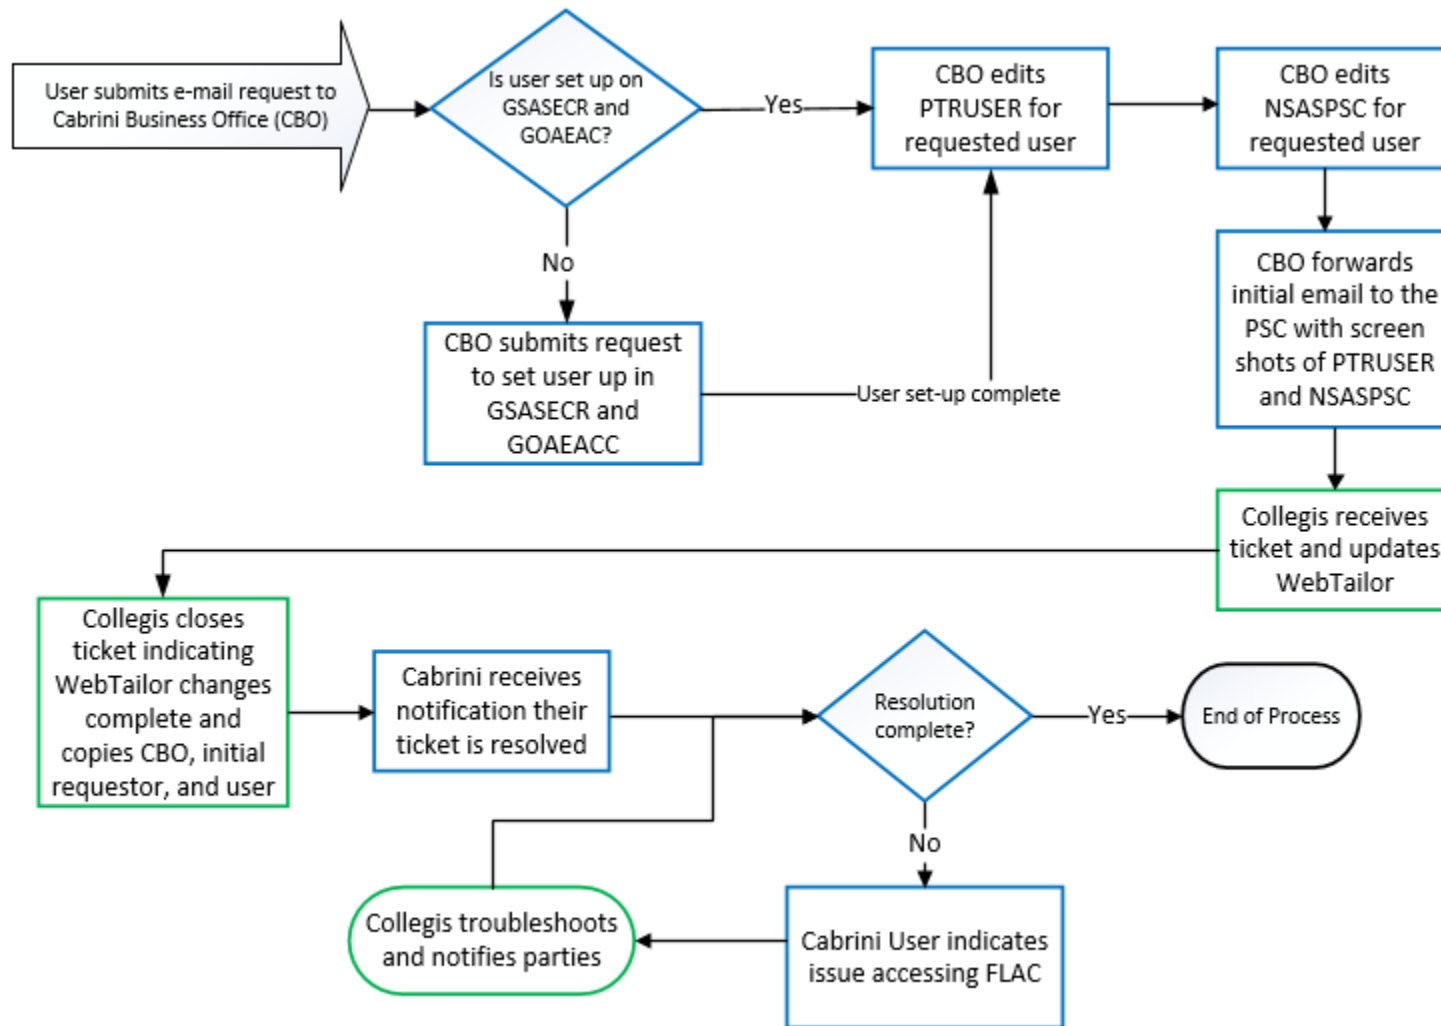

Banner FLAC Set-up

Process Overview and Procure Document

The SLA for the entire process from initial email is three business days. This assumes one business day for each step in the process.